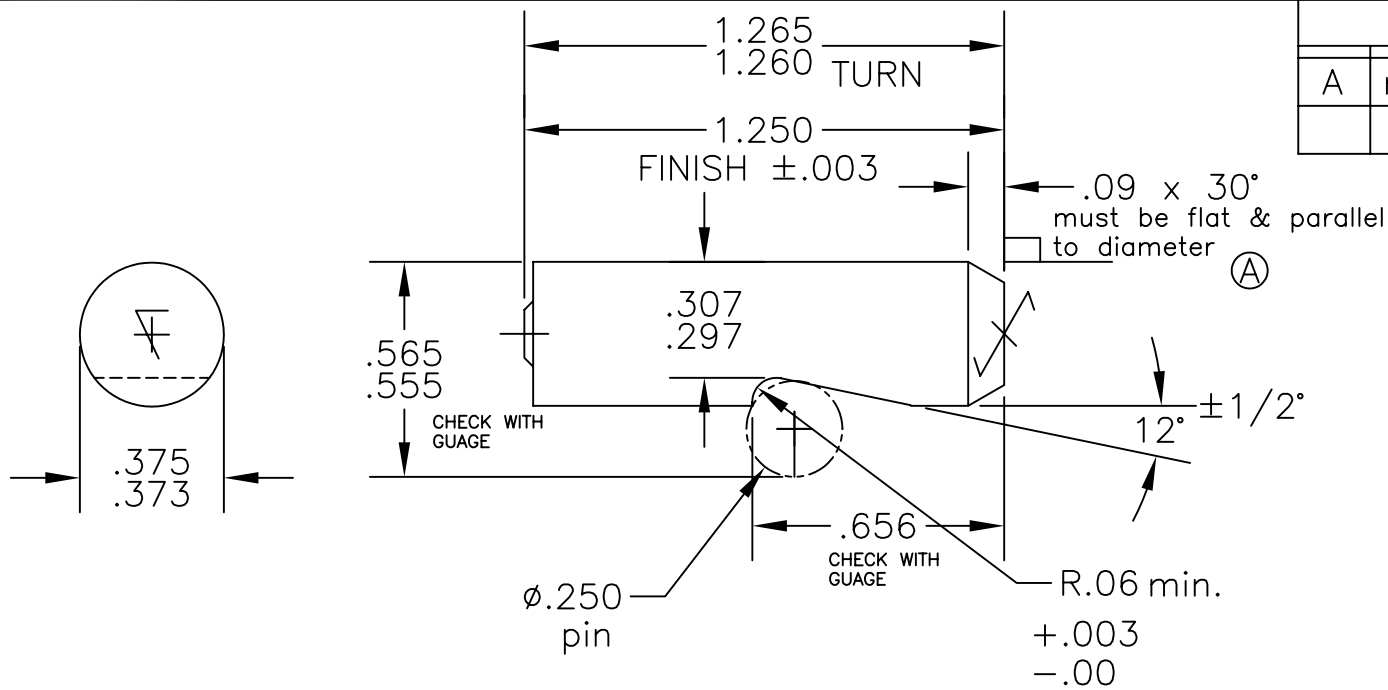

CHANGES

A	note added 2/01 kad
---	---------------------

CM8X STYLE INSERTS						Single char. style
STYLE	CHAR.	ENG. \angle	ENG. DP.	MATL	HT. TR.	
CM8X06	1/16	-	.018	-	-	3A
CM8X09	3/32		.020			
CM8X13	1/8		.023			
CM8X16	5/32		.025			
CM8X19	3/16		.025			
CM8X25	1/4		.030			

CMT COLUMBIA MARKING TOOLS
 42600 EXECUTIVE HARRISON TWP, MI 48045 USA (810)469-8900

TITLE CM8X INSERT

SHEET 1 OF 1 SHEETS	DRAWN BY KAD	DATE 8-23-94	SCALE 2X	DRAWING NO. CM8X
---------------------------	-----------------	-----------------	-------------	---------------------